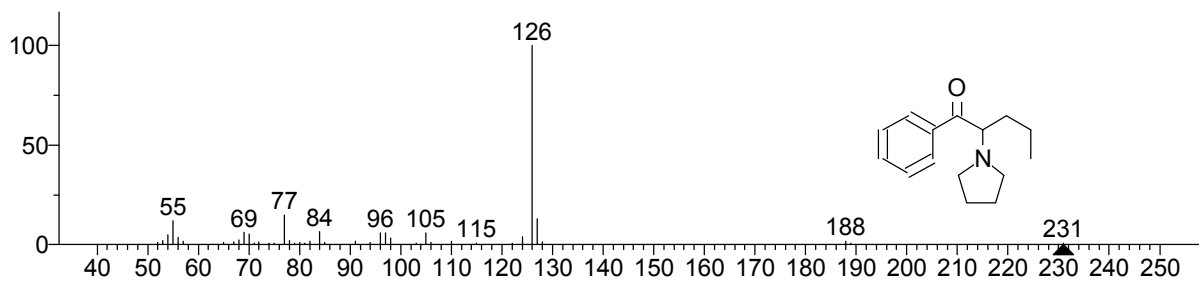

(Text File) Scan 1241 (10.645 min): reanim_79.D\data.ms (-1231)

Head to Tail MF=804 RMF=839

(aipsin.670) PVP